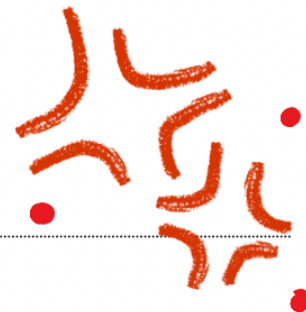

My colour scheme

Geometrics Mosaic Cal - Part 4

Pattern by Ana Morais Soares, available on [Ravelry](#)

Part 4

Pattern 5

Row	1	D	Copper
Row	2	A	Parchment
Row	3	D	Copper
Row	4	A	Parchment
Row	5	D	Copper
Row	6	A	Parchment
Row	7	E	Gold
Row	8 - 13	A / E	alternating Parchment and Gold
Row	14	A	Parchment
Row	15	D	Copper
Row	16	A	Parchment
Row	17	D	Copper
Row	18	A	Parchment
Row	19	E	Gold
Row	20 - 25	A / E	alternating Parchment and Gold
Row	26	A	Parchment

My colour scheme

Continuation of pattern 5

Row	27	D	Copper
Row	28	A	Parchment
Row	29	D	Copper
Row	30	A	Parchment
Row	31	D	Copper

Pattern 1, Repetition

Row	1	A	Parchment
Row	2	B	Walnut
Row	3	C	Nijmegen (Lime)
Row	4	B	Walnut
Row	5	C	Nijmegen (Lime)
Row	6	B	Walnut
Row	7	A	Parchment