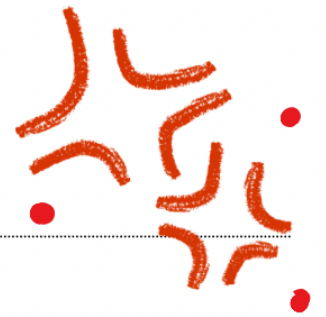

My colour scheme

Geometrics Mosaic Cal - Part 4

Pattern by Ana Morais Soares, available on [Ravelry](#)

Part 4

Pattern 5

Row	1	D	Copper
Row	2	A	Parchment
Row	3	D	Copper
Row	4	A	Parchment
Row	5	D	Copper
Row	6	A	Parchment
Row	7	E	Gold
Row	8 - 13	A / E	alternating Parchment and Gold
Row	14	A	Parchment
Row	15	D	Copper
Row	16	A	Parchment
Row	17	D	Copper
Row	18	A	Parchment
Row	19	E	Gold
Row	20 - 25	A / E	alternating Parchment and Gold
Row	26	A	Parchment

My colour scheme

Continuation of pattern 5

Row	27	D	Copper
Row	28	A	Parchment
Row	29	D	Copper
Row	30	A	Parchment
Row	31	D	Copper

Pattern 1, Repetition

Row	1	A	Parchment
Row	2	B	Walnut
Row	3	C	Nijmegen (Lime)
Row	4	B	Walnut
Row	5	C	Nijmegen (Lime)
Row	6	B	Walnut
Row	7	A	Parchment