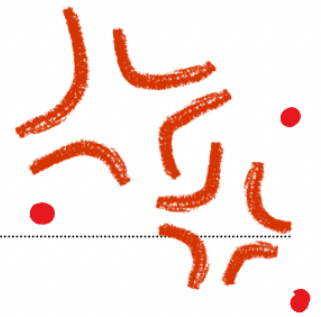

My colour scheme

Geometrics Mosaic Cal - Part 3

Pattern by Ana Morais Soares, available on [Ravelry](#)

Part 3

Pattern 2, Repetition

Row	1	D	Copper
Row	2	A	Parchment
Row	3	D	Copper
Row	4 - 13	A / D	alternating Parchment and Copper
Row	14	A	Parchment
Row	15	D	Copper

Pattern 1, Repetition

Row	1	A	Parchment
Row	2	B	Walnut
Row	3	C	Nijmegen (Lime)
Row	4	B	Walnut
Row	5	C	Nijmegen (Lime)
Row	6	B	Walnut
Row	7	A	Parchment

My colour scheme

Pattern 4

Row	1	C	Nijmegen (Lime)
Row	2	B	Walnut
Row	3	C	Nijmegen (Lime)
Row	4 - 21	B / C	alternating Walnut and Nijmegen
Row	22	B	Walnut
Row	23	C	Nijmegen (Lime)

Pattern 1, Repetition

Row	1	A	Parchment
Row	2	B	Walnut
Row	3	C	Nijmegen (Lime)
Row	4	B	Walnut
Row	5	C	Nijmegen (Lime)
Row	6	B	Walnut
Row	7	A	Parchment