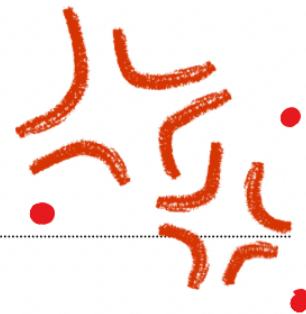

My colour scheme

Geometrics Mosaic Cal - Part 3

Pattern by Ana Morais Soares, available on [Ravelry](#)

Part 3

Pattern 2, Repetition

Row	1	D	Copper
Row	2	A	Parchment
Row	3	D	Copper
Row	4 - 13	A / D	alternating Parchment and Copper
Row	14	A	Parchment
Row	15	D	Copper

Pattern 1, Repetition

Row	1	A	Parchment
Row	2	B	Walnut
Row	3	C	Nijmegen (Lime)
Row	4	B	Walnut
Row	5	C	Nijmegen (Lime)
Row	6	B	Walnut
Row	7	A	Parchment

My colour scheme

Pattern 4

Row	1	C	Nijmegen (Lime)
Row	2	B	Walnut
Row	3	C	Nijmegen (Lime)
Row	4 - 21	B / C	alternating Walnut and Nijmegen
Row	22	B	Walnut
Row	23	C	Nijmegen (Lime)

Pattern 1, Repetition

Row	1	A	Parchment
Row	2	B	Walnut
Row	3	C	Nijmegen (Lime)
Row	4	B	Walnut
Row	5	C	Nijmegen (Lime)
Row	6	B	Walnut
Row	7	A	Parchment